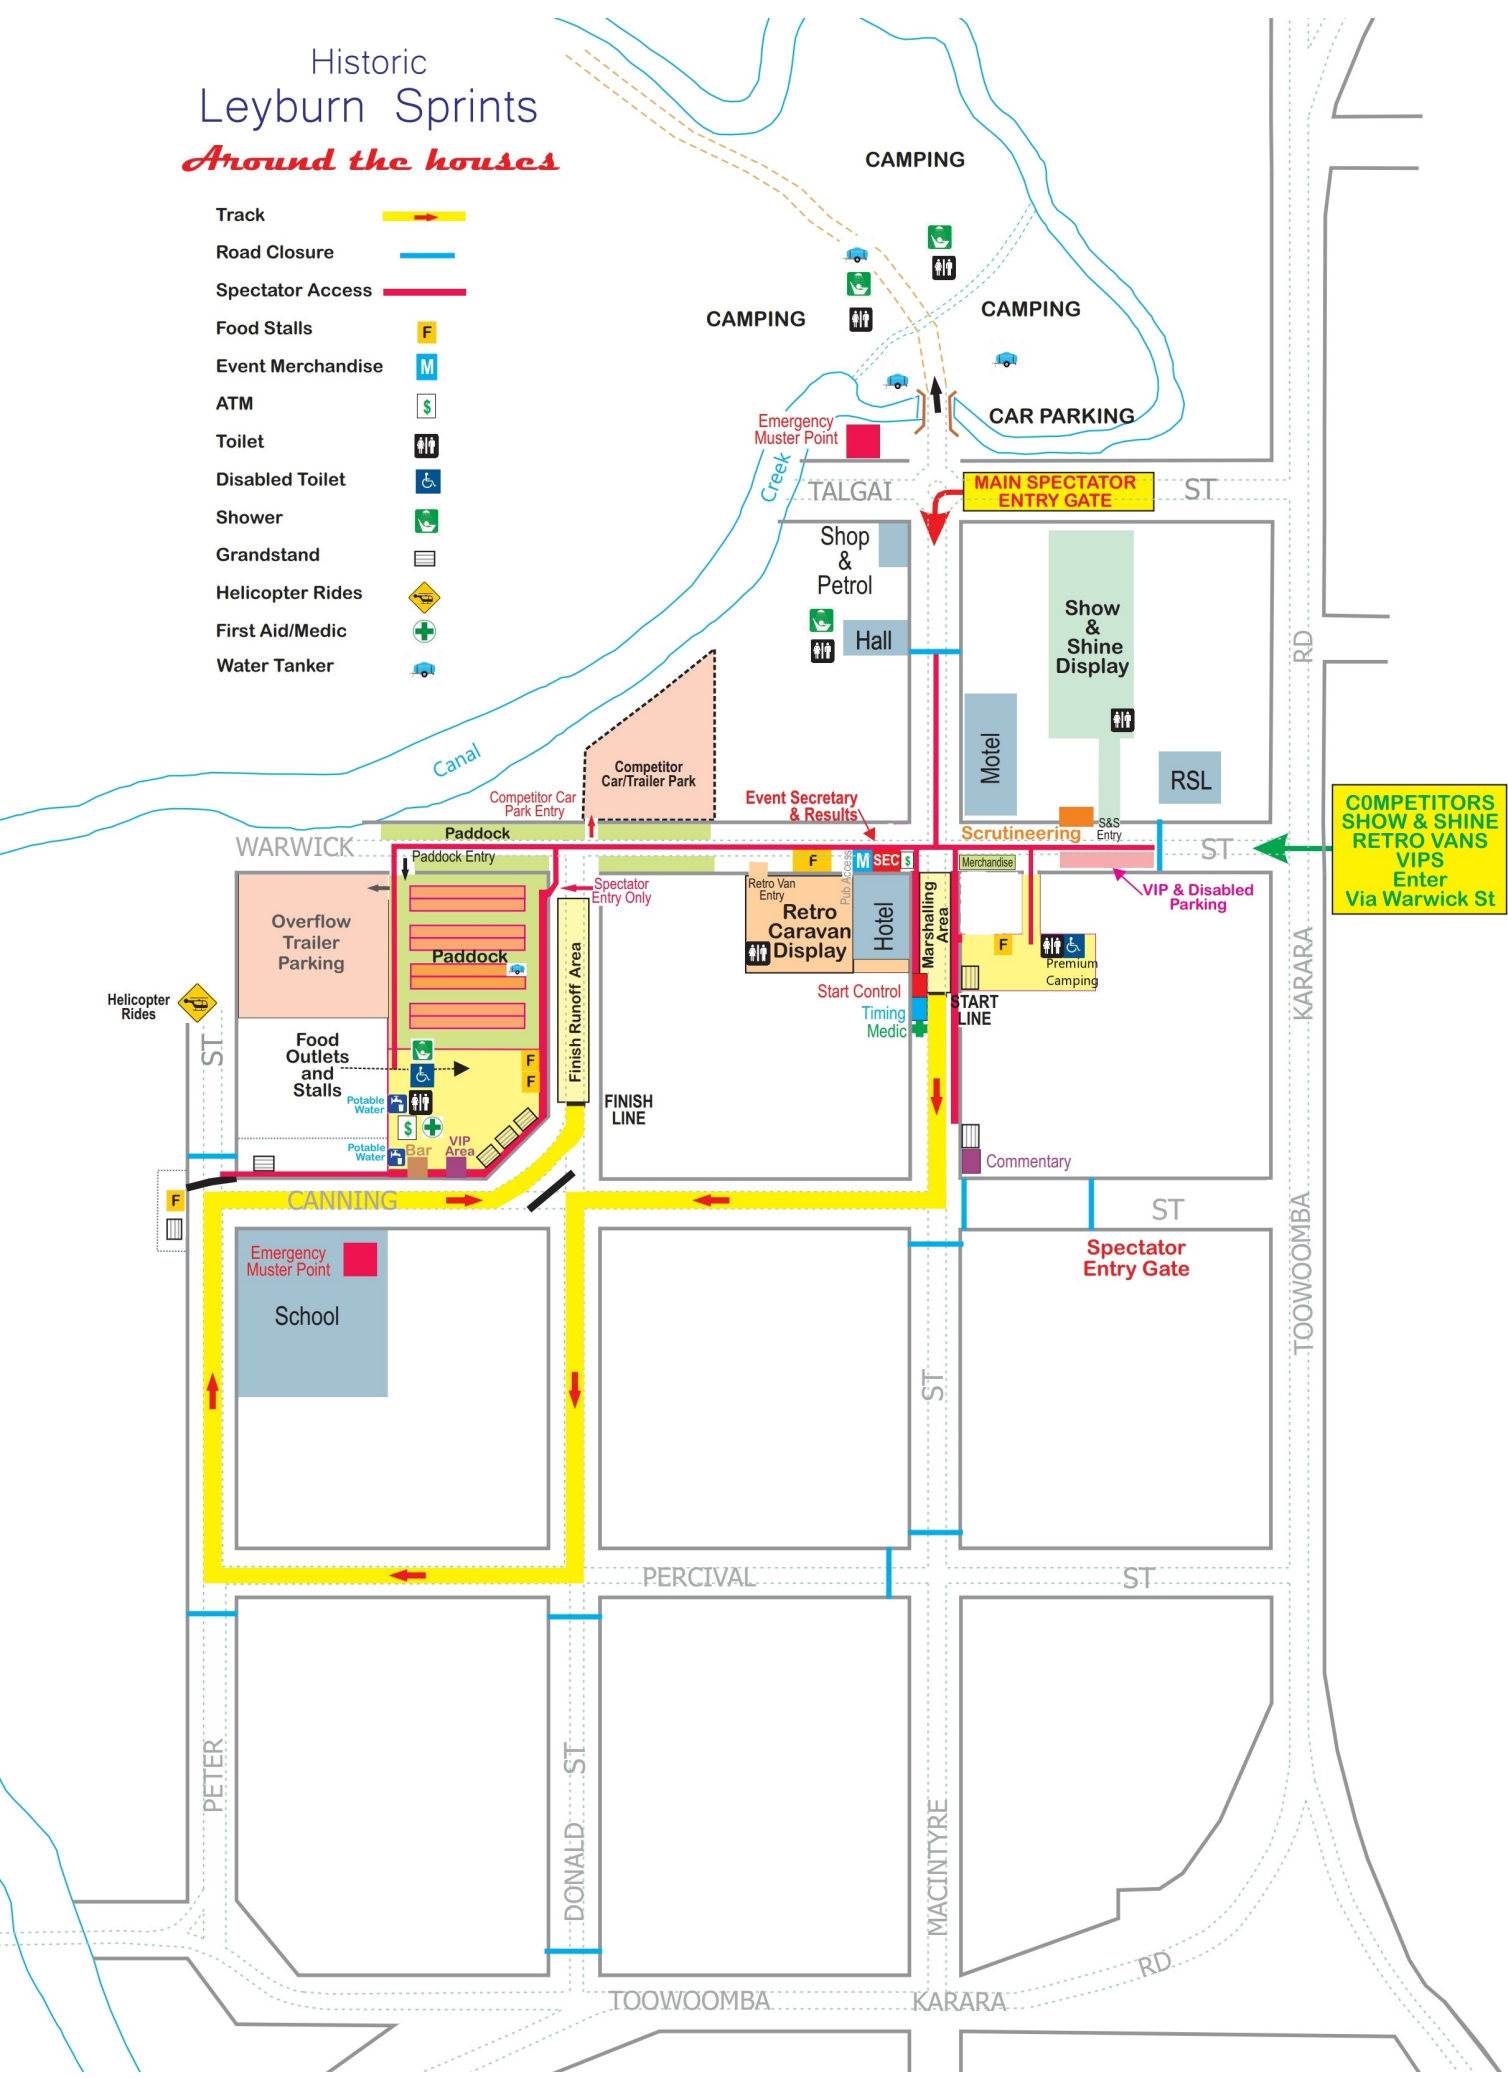

Historic Leyburn Sprints

Around the houses

- Track →
- Road Closure —
- Spectator Access —
- Food Stalls F
- Event Merchandise M
- ATM \$
- Toilet ♿
- Disabled Toilet ♿
- Shower 🚿
- Grandstand 📊
- Helicopter Rides 🚁
- First Aid/Medic +
- Water Tanker 🚚

**COMPETITORS SHOW & SHINE
RETRO VANS
VIPS**
 Enter
Via Warwick St