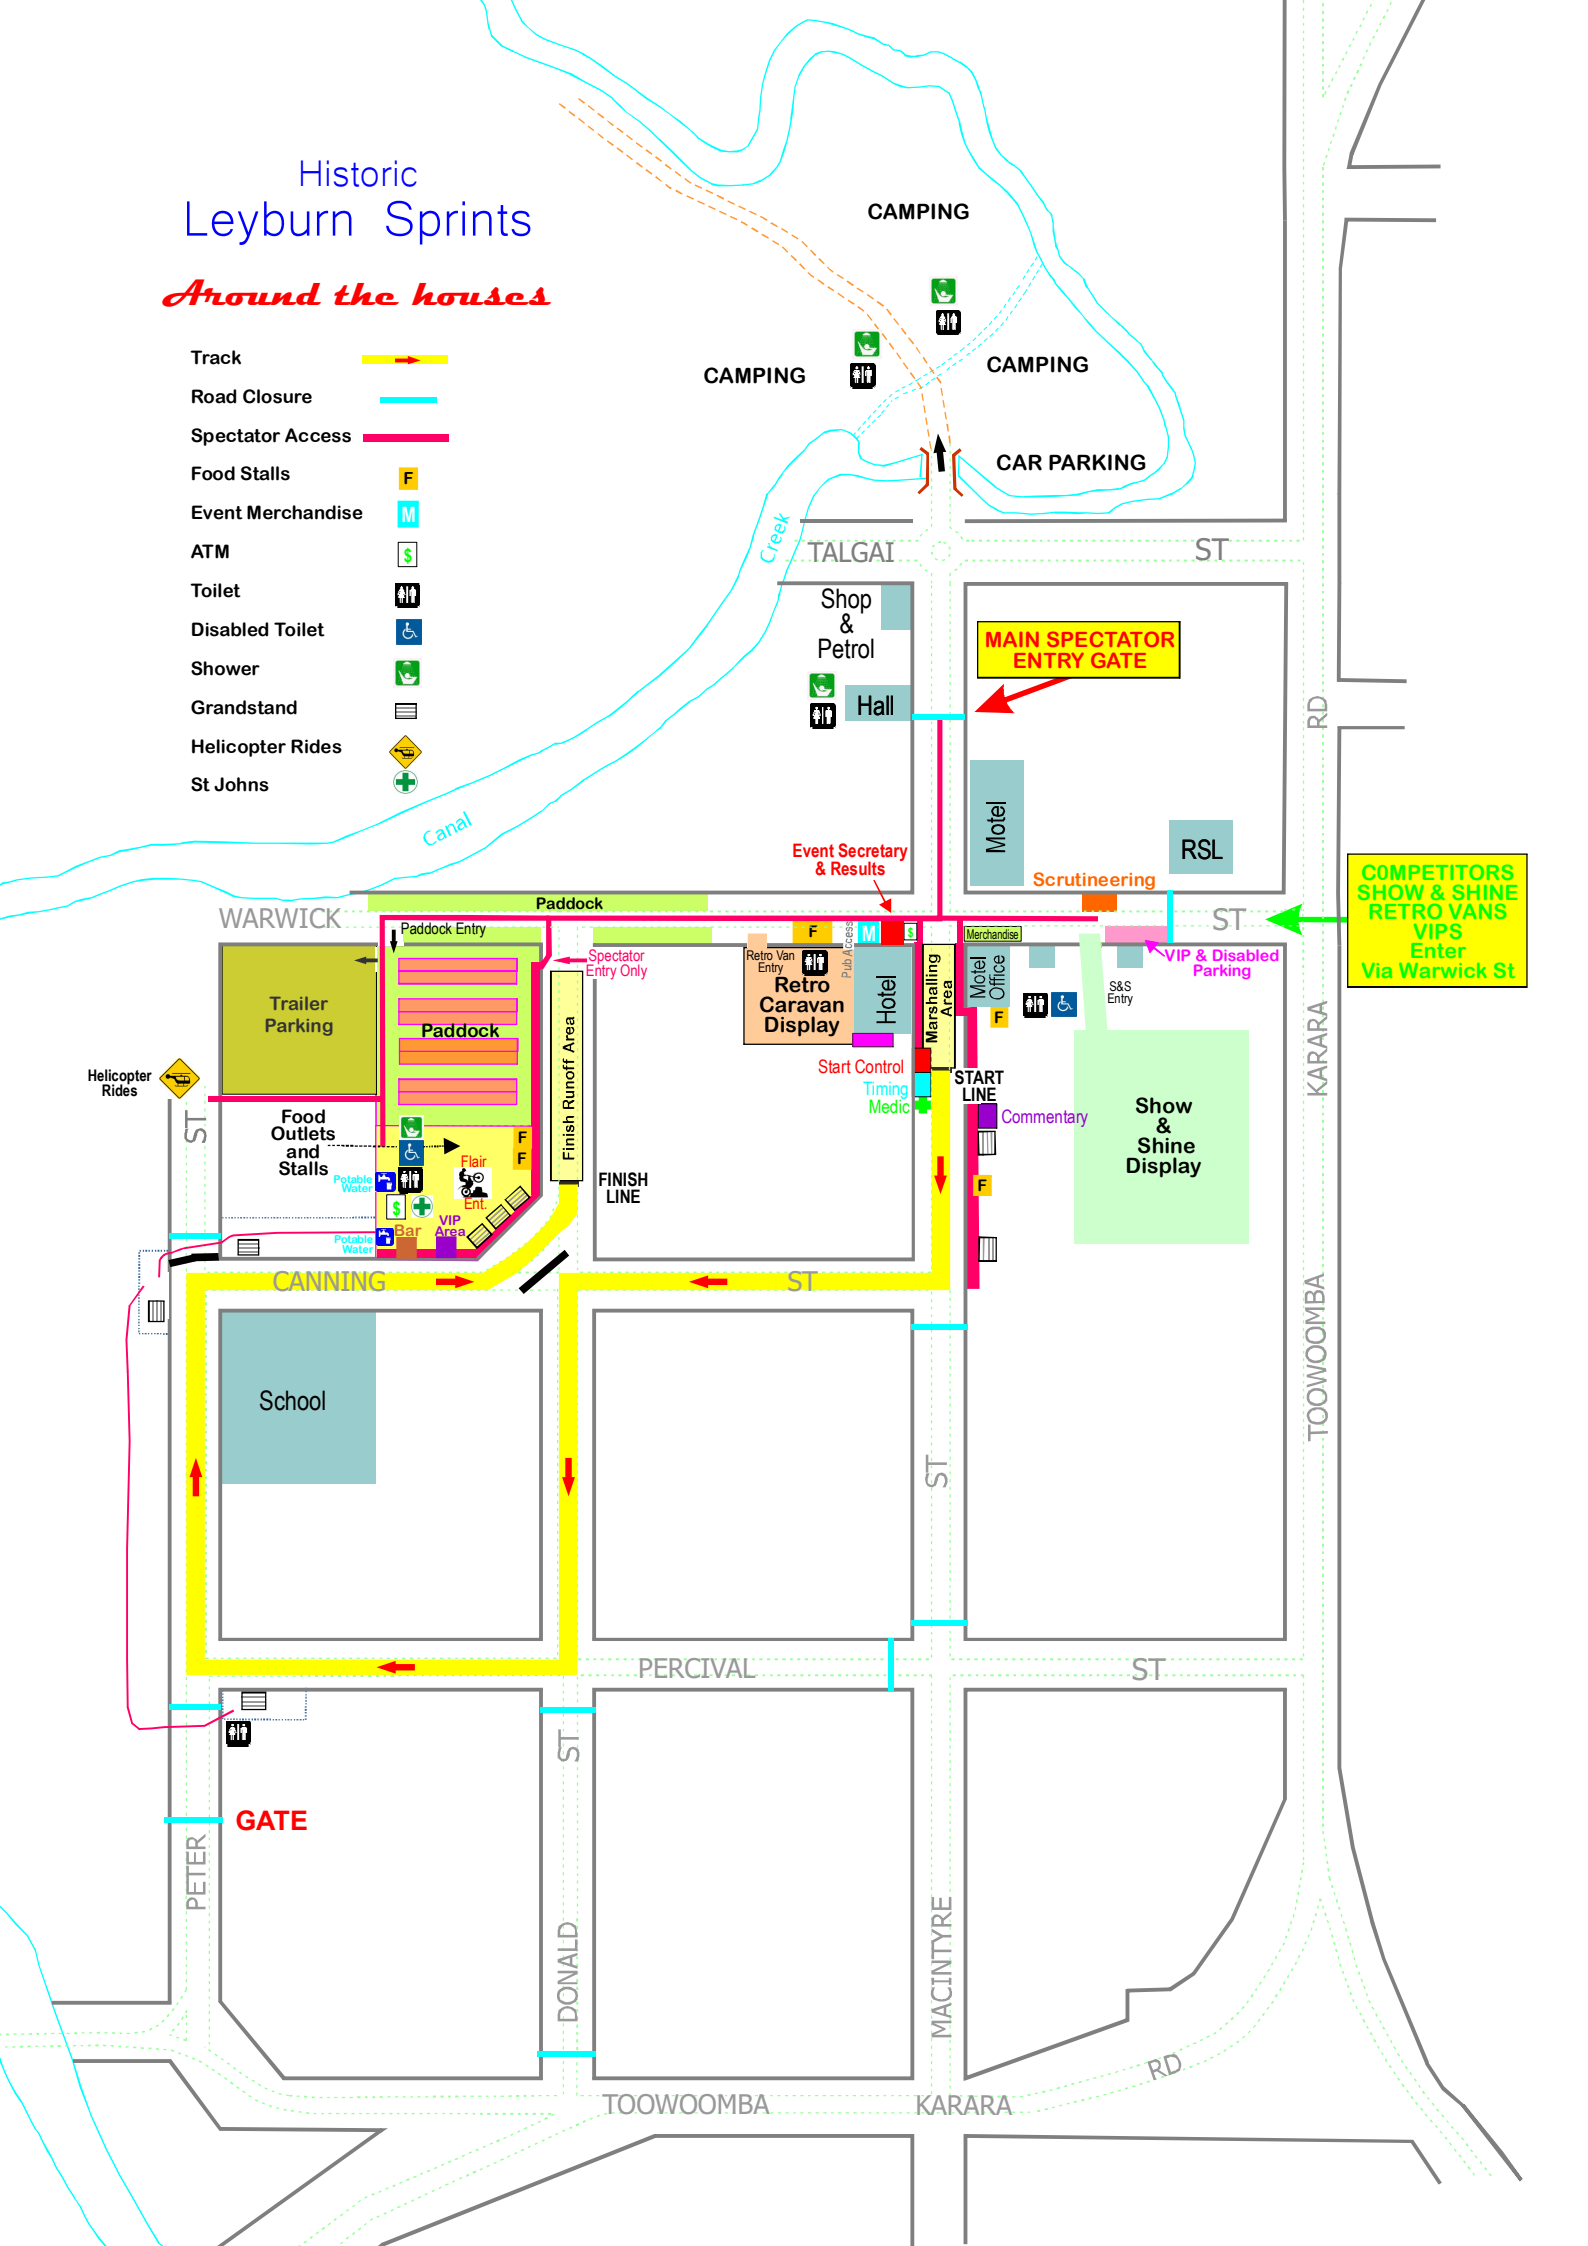

Historic Leyburn Sprints

Around the houses

- Track →
- Road Closure —
- Spectator Access —
- Food Stalls F
- Event Merchandise M
- ATM \$
- Toilet ♿
- Disabled Toilet ♿
- Shower 🚿
- Grandstand 📊
- Helicopter Rides 🚁
- St Johns +

**COMPETITORS
SHOW & SHINE
RETRO VANS
VIPS
Enter
Via Warwick St**

**MAIN SPECTATOR
ENTRY GATE**

GATE