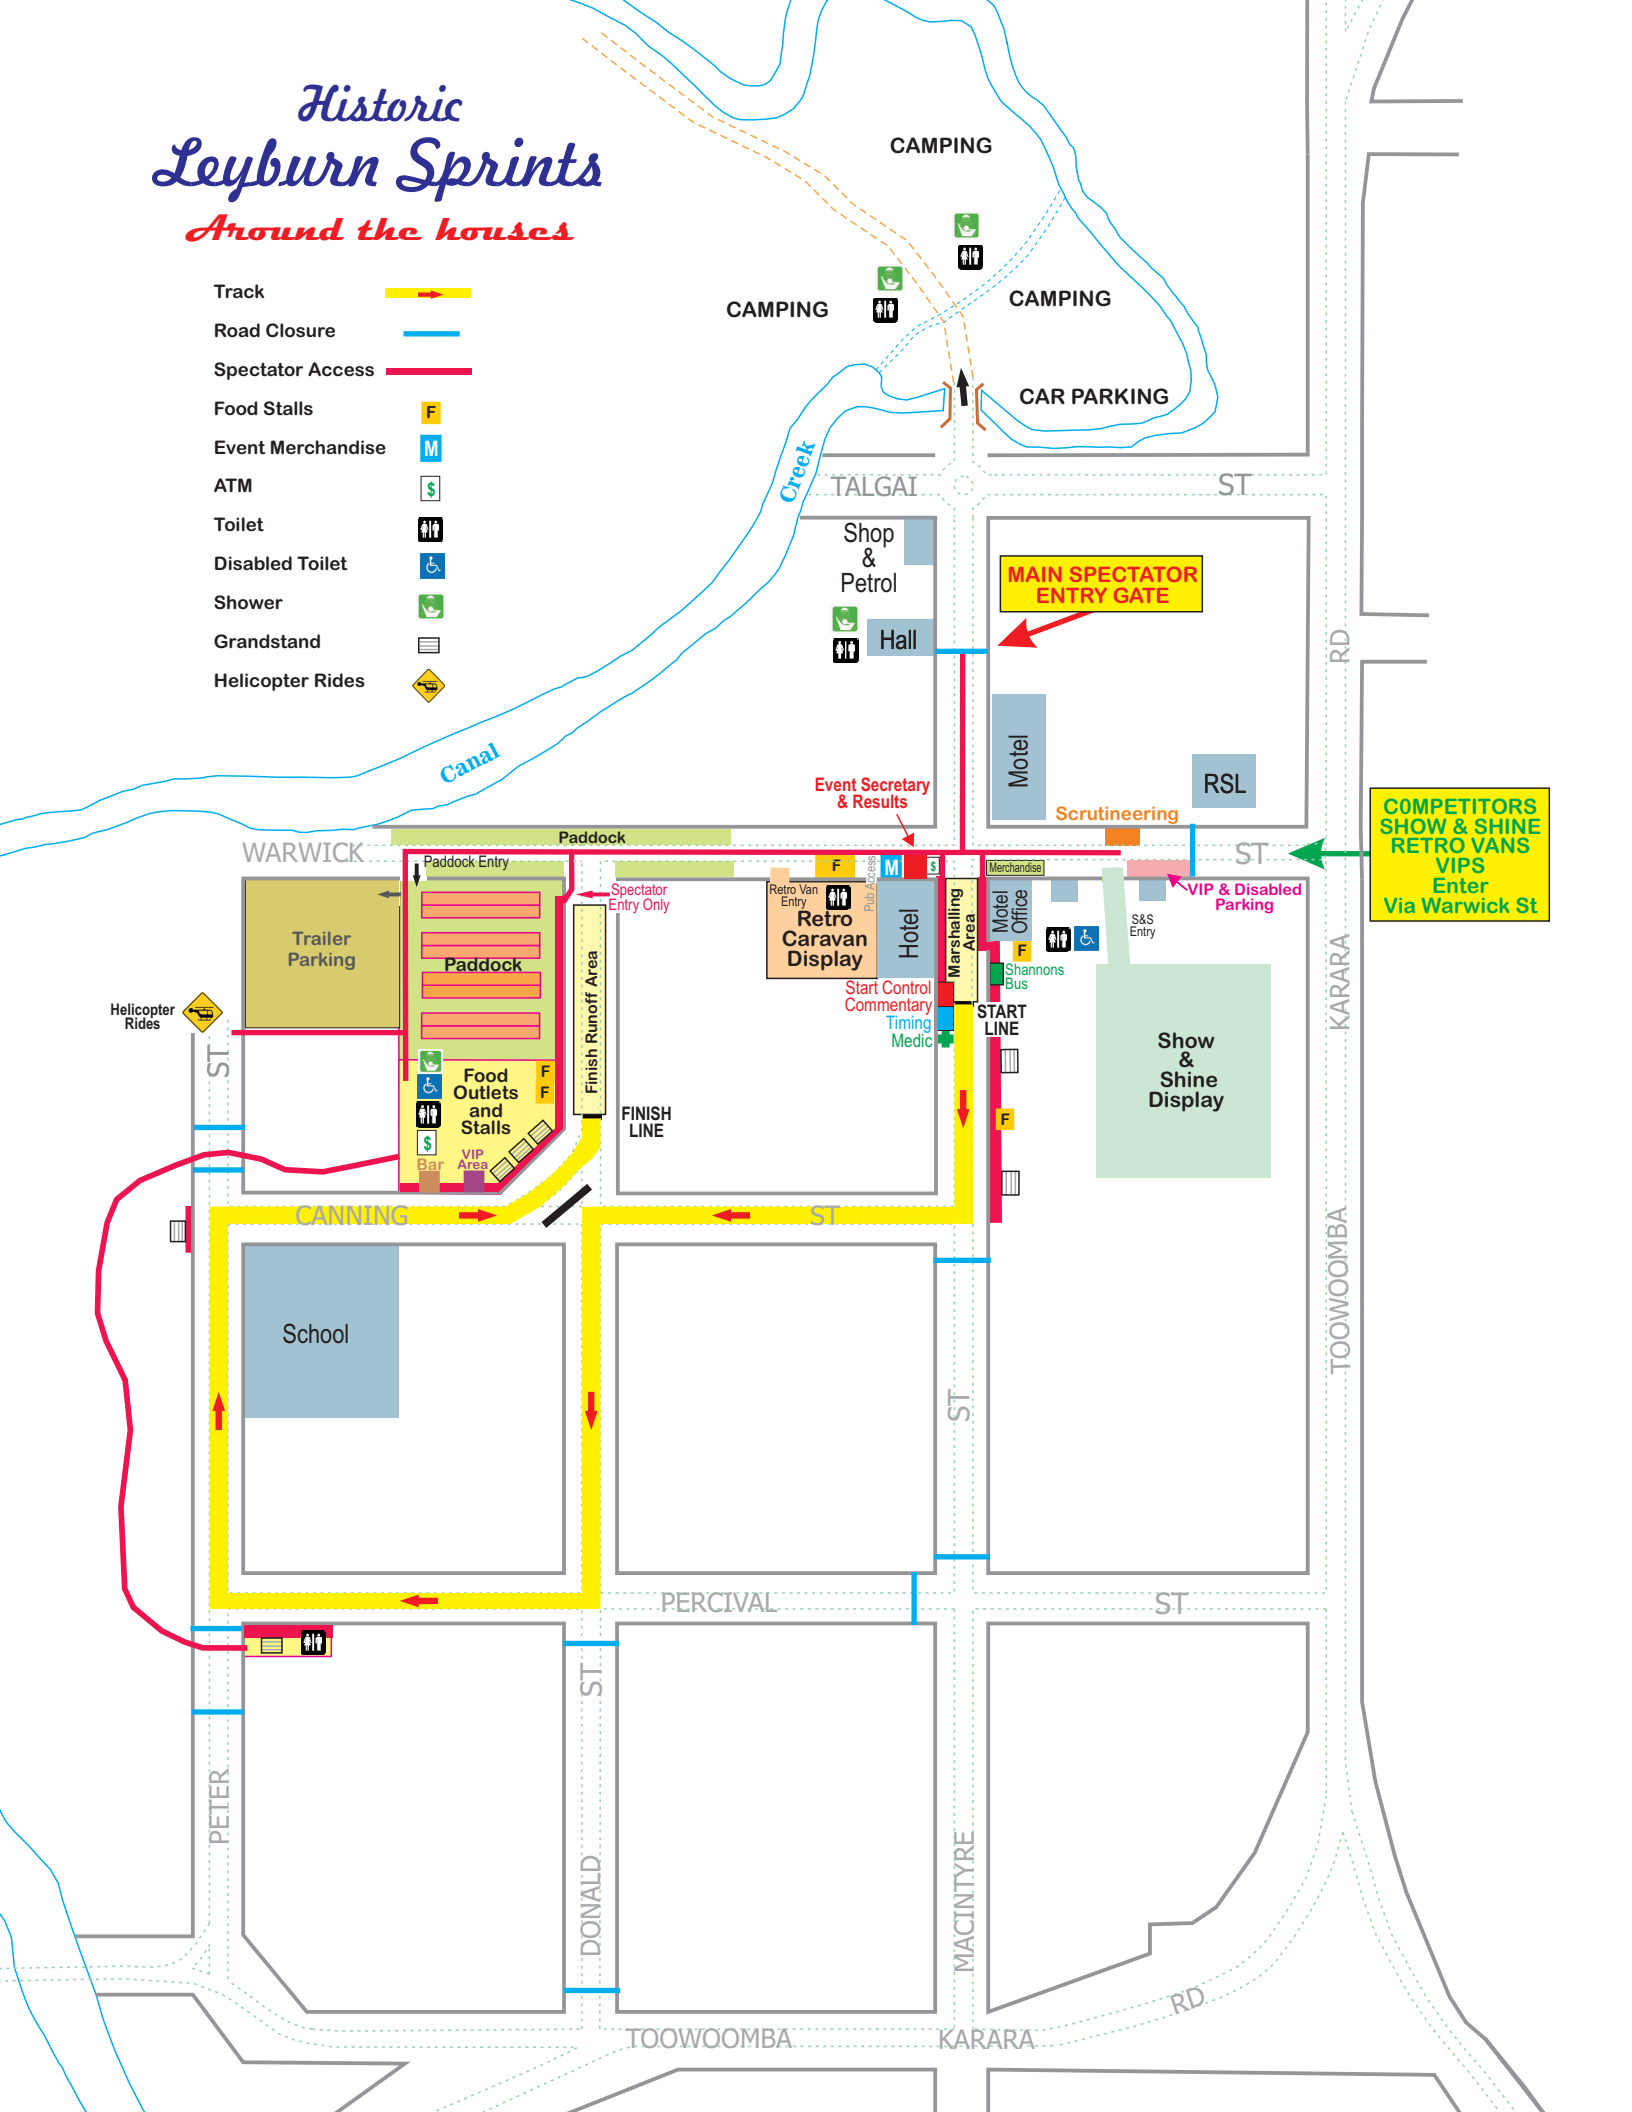

# Historic Leyburn Sprints

*Around the houses*

- Track →
- Road Closure —
- Spectator Access —
- Food Stalls F
- Event Merchandise M
- ATM \$
- Toilet ♿
- Disabled Toilet ♿
- Shower 🚿
- Grandstand 📺
- Helicopter Rides 🚁

COMPETITORS  
SHOW & SHINE  
RETRO VANS  
VIPS  
Enter  
Via Warwick St

MAIN SPECTATOR  
ENTRY GATE

Show &  
Shine  
Display

Retro  
Caravan  
Display

Hotel

Motel

RSL

School

Trailer  
Parking

Paddock

Food  
Outlets  
and  
Stalls

Bar  
Area

VIP  
Area

FINISH  
LINE

START  
LINE

Shannons  
Bus

Finish  
Runoff  
Area

Trailer  
Parking

Food  
Outlets  
and  
Stalls

Bar  
Area

VIP  
Area

FINISH  
LINE

START  
LINE

Shannons  
Bus